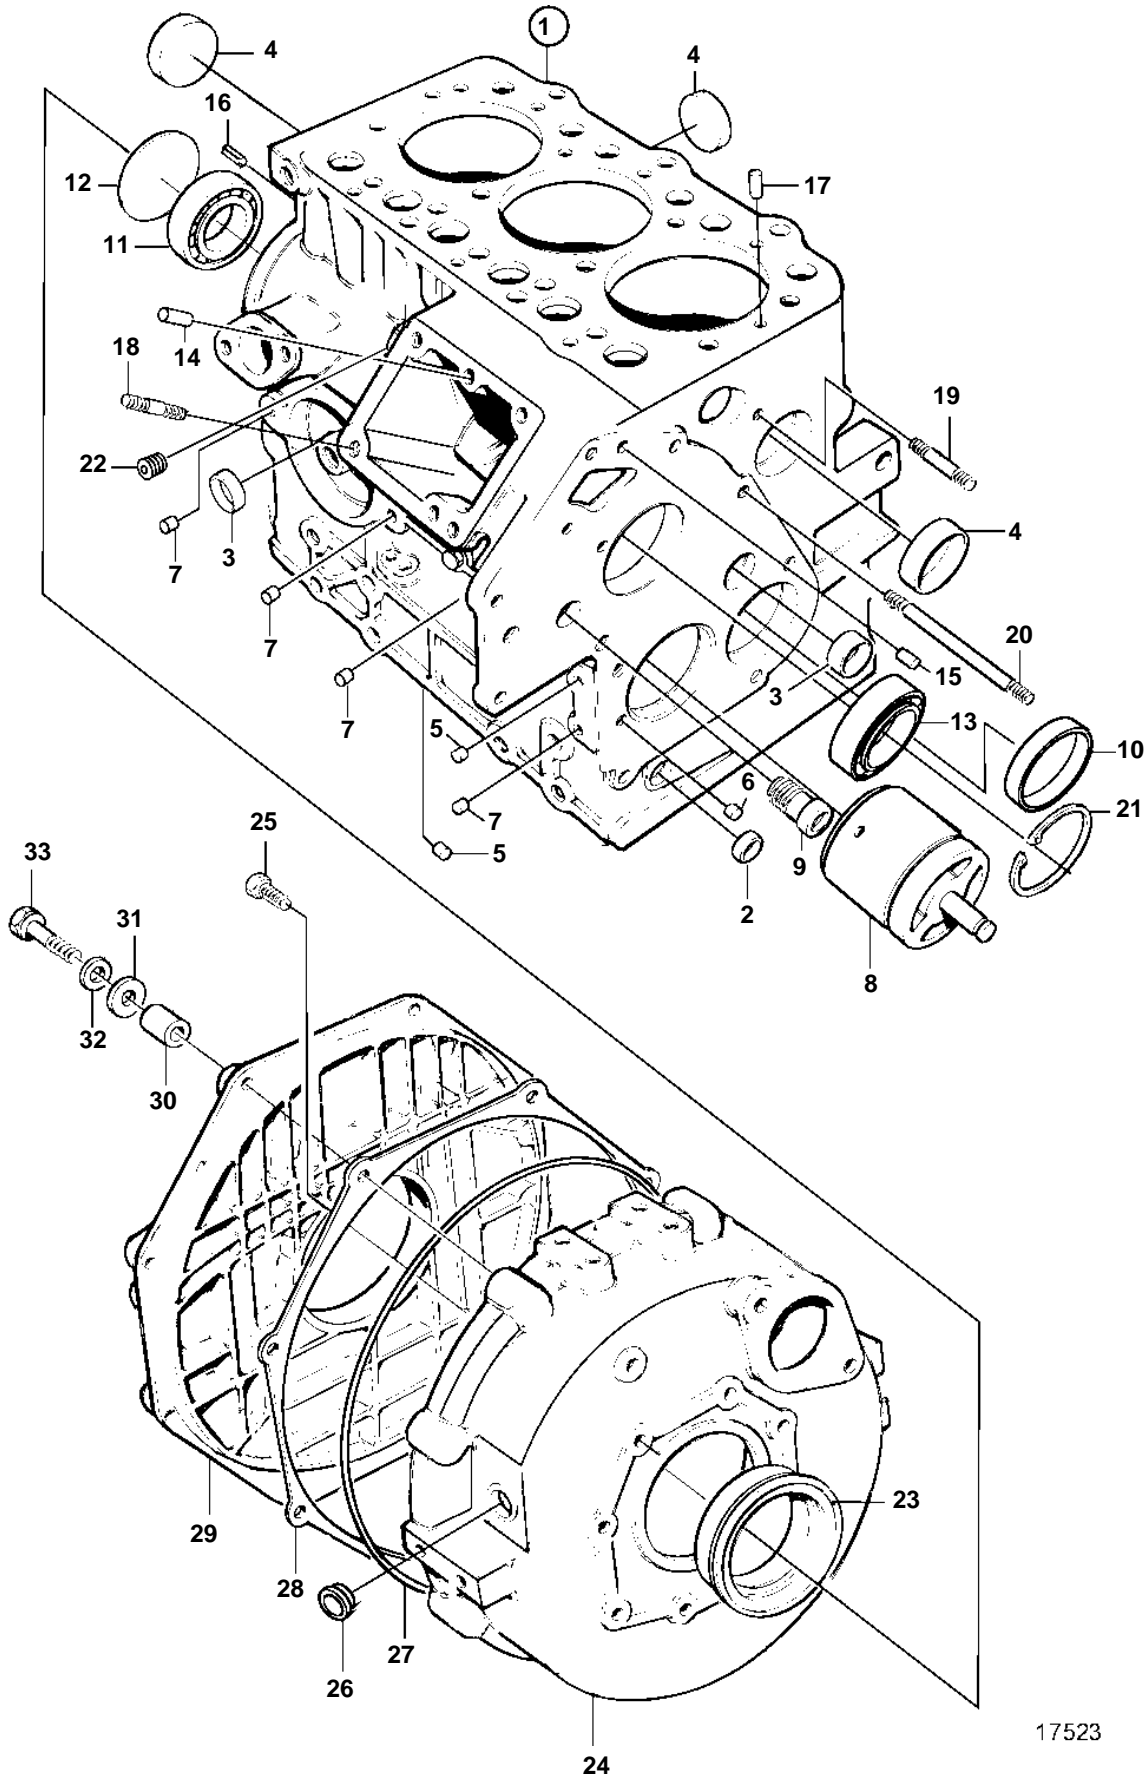

MD2020C, MD2020D

17523

MD2020C, MD2020D

| REF | PART NO. | QTY | DESCRIPTION | NOTES |
|-----|----------|-----|--------------------|-----------|
| 1 | 3582306 | 1 | Cylinder block | |
| 2 | 861801 | 1 | · Plug | |
| 3 | 861802 | 2 | · Plug | |
| 4 | 861803 | 4 | · Plug | |
| 5 | 3807215 | 5 | · Plug | (3580456) |
| 6 | 861805 | 1 | · Plug | D=5mm |
| 7 | 861806 | 4 | · Plug | D=9mm |
| 8 | 861807 | 1 | · Shaft | |
| 9 | | 1 | · Bushing | |
| 10 | 861809 | 1 | · Main bearing | |
| | 861810 | 1 | · Main bearing | |
| | 861811 | 1 | · Main bearing | |
| 11 | 861812 | 1 | · Bearing | |
| 12 | 861813 | 1 | · Expansion plug | |
| 13 | 861814 | 1 | · Bearing | |
| 14 | | 2 | · Pin | |
| 15 | | 2 | · Pin | |
| 16 | | 2 | · Pin | |
| 17 | 861818 | 2 | · Spring pin | |
| 18 | 861819 | 2 | · Stud | |
| 19 | 3583708 | 1 | · Stud | (3580225) |
| 20 | 3583709 | 1 | · Stud | (861821) |
| 21 | 3580226 | 1 | · Lock ring | |
| 22 | | 1 | Plug | |
| 23 | 861823 | 1 | Sealing ring | |
| 24 | 3581775 | 1 | Flywheel housing | |
| 25 | 946173 | 8 | Flange screw | (861844) |
| 26 | 861848 | 1 | Plug | |
| 27 | 861647 | 1 | Ring | |
| 28 | 861636 | 1 | Gasket | |
| 29 | 861633 | 1 | Flywheel housing | |
| 30 | 861635 | 1 | Insulating bushing | |
| 31 | 861634 | 8 | Insulating washer | |
| 32 | 945583 | 8 | Washer | |
| 33 | 946470 | 8 | Flange screw | |